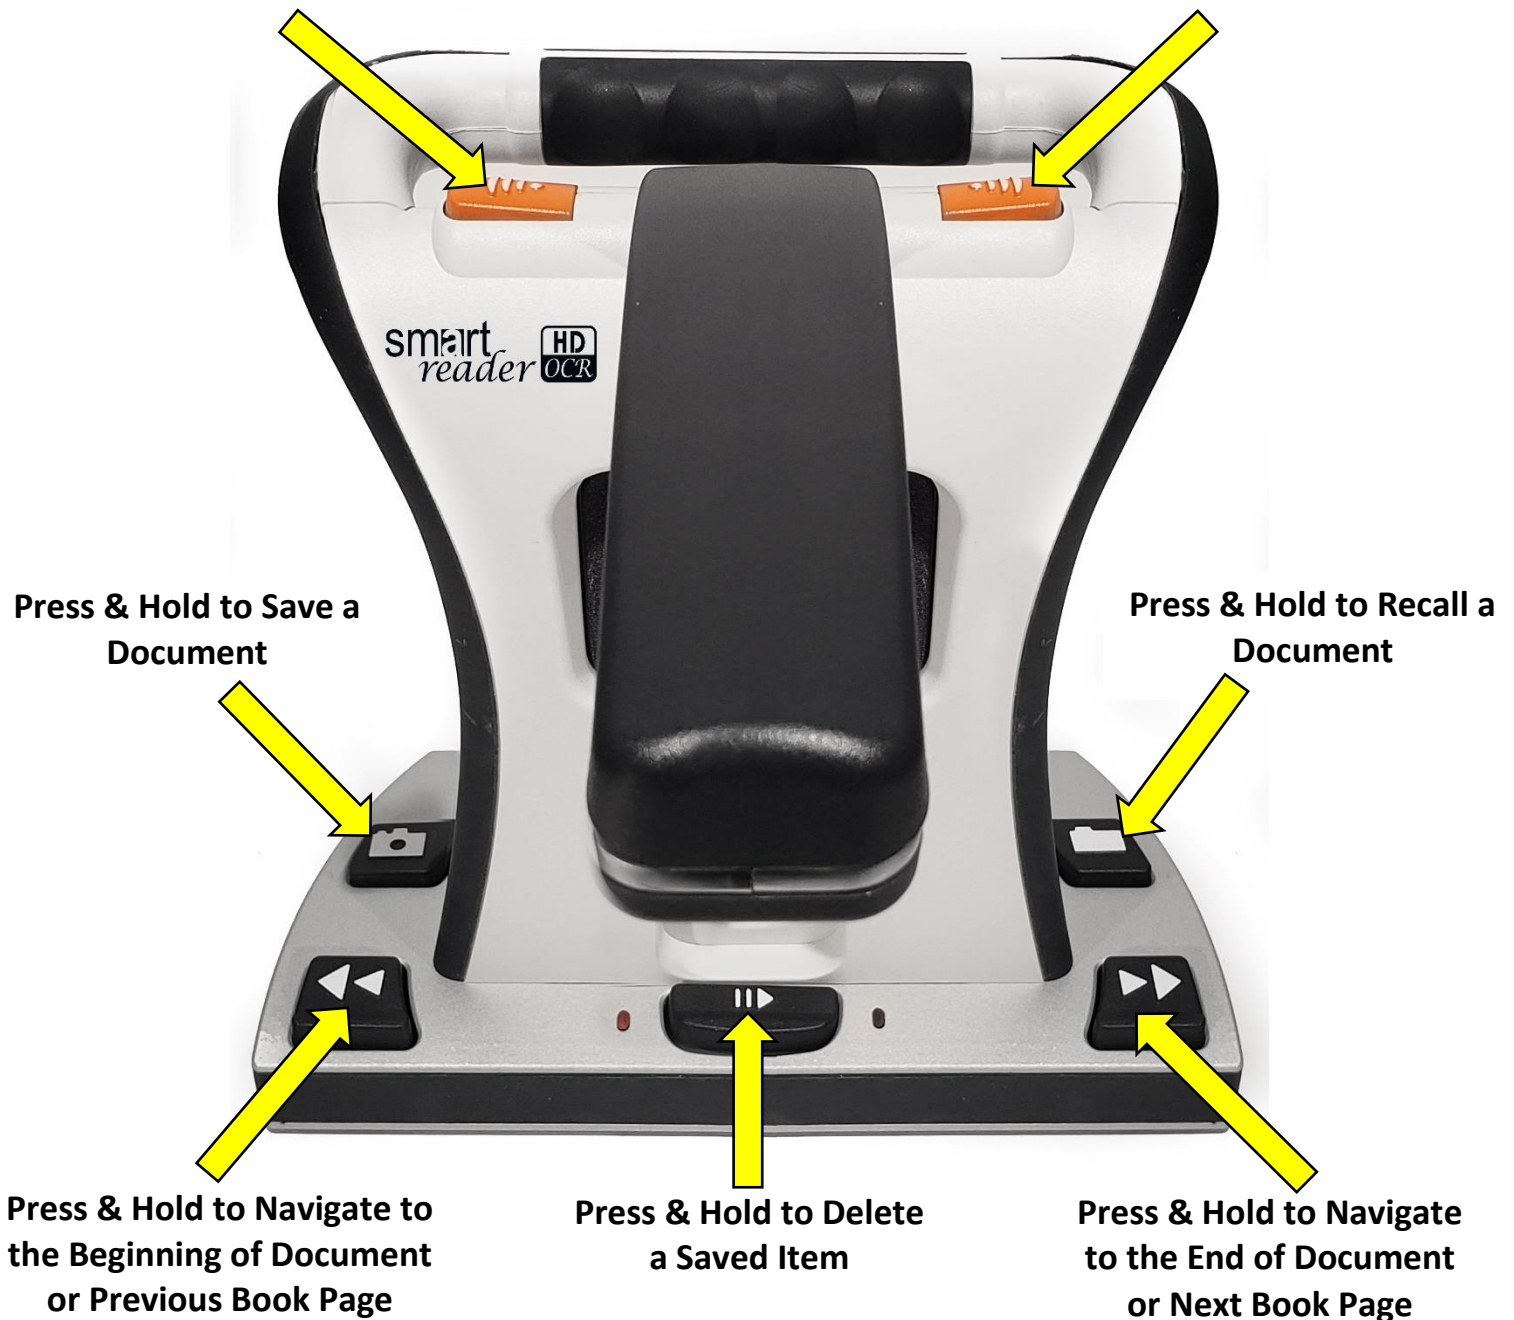

Smart Reader HD Quick Start Guide

Main Functions

Tap to Perform OCR Scan
Tap Again to Return to Home Ready to Scan Page

Smart Reader HD Quick Start Guide

Press & Hold Functions

Press & Hold to OCR
Scan in Table Mode

Press & Hold to OCR
Scan in Table Mode

Smart Reader HD Quick Start Guide

Key Combination Functions

Smart Reader HD Quick Start Guide

Side Thumbwheels Functionalities

Rotate to Adjust
Volume or Pan Image
Horizontally

Rotate to Adjust OCR
Speed or Pan Image
Vertically