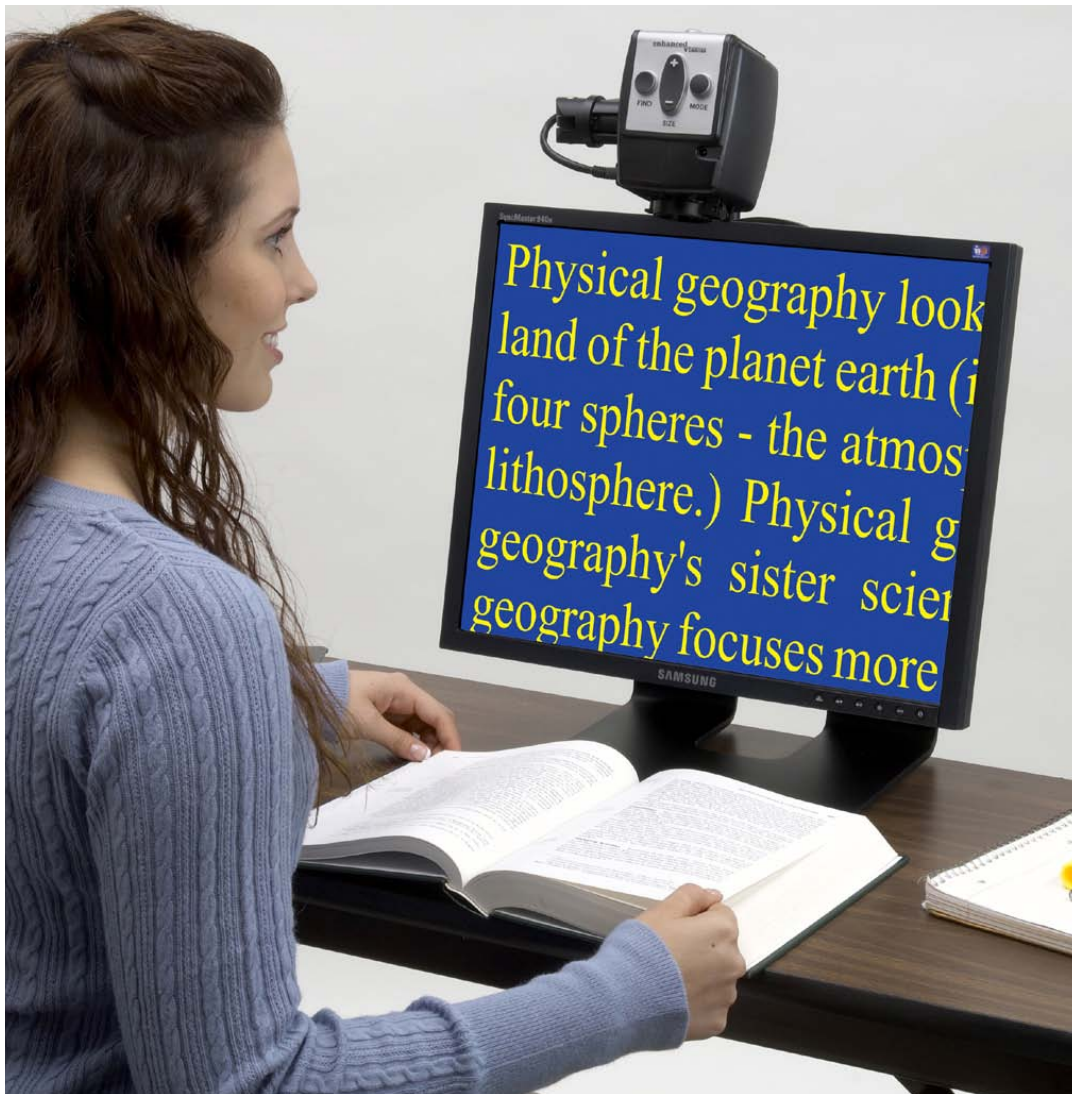

acrobot

Flexibility for Any Task

Work • Home • School

enhanced
vision